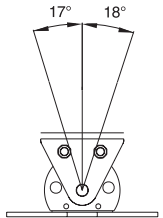

1 m

375

636.5

50°

40°

40°

17°

18°

Free mounted

Wall mounted

Martin

Weight (kg)
48,0

Product
Exterior 600

Scale
1: 10

Date
06-08-98

Sign.
MP

Description
Dimensions in mm

P/N
911400
