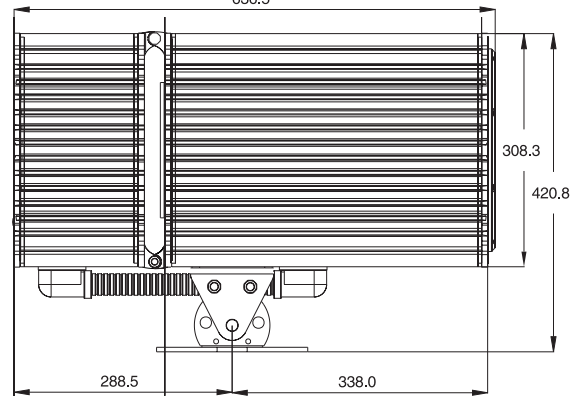

1 m

375

636.5

50°

40°

40°

17°

18°

Free mounted

Wall mounted

Martin

Weight (kg)
48,0

Product
Exterior 600

Scale
1: 10

Date
06-08-98

Sign.
MP

Description
Dimensions in mm

P/N
911400
