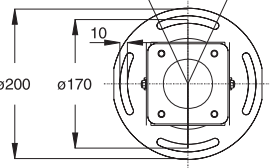

1 m

375

636.5

50°

40°

40°

17°

18°

Free mounted

Wall mounted

Martin

Weight (kg)
48,0

Product
Exterior 600

Scale
1: 10

Date
06-08-98

Sign.
MP

Description
Dimensions in mm

P/N
911400
