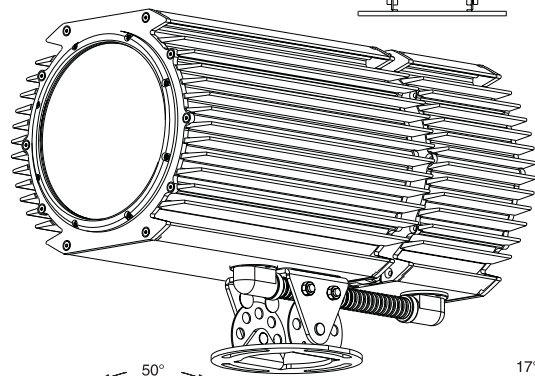

1 m

375

636.5

50°

40°

40°

17°

18°

Free mounted

Wall mounted

Martin

Weight (kg)
48,0

Product
Exterior 600

Scale
1: 10

Date
06-08-98

Sign.
MP

Description
Dimensions in mm

P/N
911400
