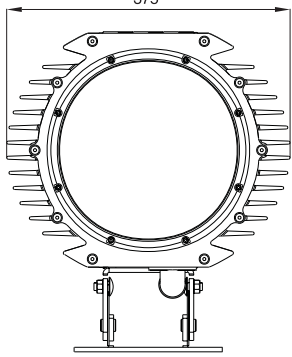

1 m

375

636.5

50°

40°

40°

17°

18°

Free mounted

Wall mounted

Martin

Weight (kg)
48,0

Product
Exterior 600

Scale
1: 10

Date
06-08-98

Sign.
MP

Description
Dimensions in mm

P/N
911400
