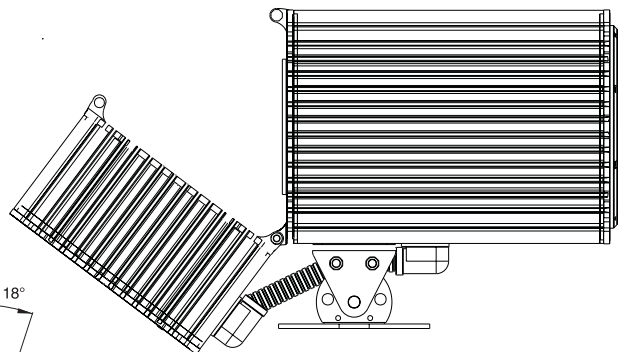

1 m

375

636.5

50°

40°

40°

17°

18°

Free mounted

Wall mounted

Martin

Weight (kg)
48,0

Product
Exterior 600

Scale
1: 10

Date
06-08-98

Sign.
MP

Description
Dimensions in mm

P/N
911400
