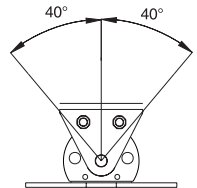

1 m

375

636.5

50°

40°

40°

17°

18°

Free mounted

Wall mounted

Martin

Weight (kg)
48,0

Product
Exterior 600

Scale
1: 10

Date
06-08-98

Sign.
MP

Description
Dimensions in mm

P/N
911400
